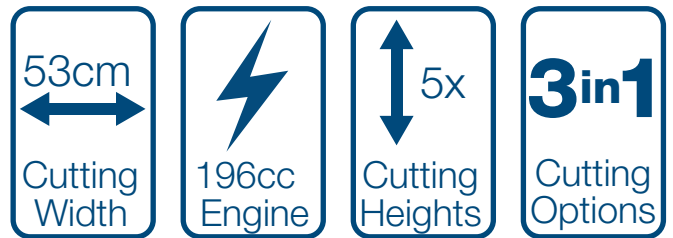

### HYUNDAI HYM530SPR 196cc PETROL ROLLER MOWER

The HYM530SPR is a low maintenance self-propelled RWD rear (roller) drive petrol rear roller lawnmower specifically designed for mowing stripes into your lawn. The HYM530SPR is suited for medium to large sized lawns up to approx. 20m x 20m

#### Specification

|                 |   |
|-----------------|---|
| Model           | HYM530SPR                                       |
| Engine Size     | 196cc   |
| Engine Type     | 4-Stroke OHV Single Cylinder                    |
| Rated Speed     | 3000rpm   |
| Drive           | Self Propelled                                  |
| Starting System | Pull start                                      |
| Cutting Height  | 5: 25mm - 75mm                                  |
| Cutting Width   | 530mm / 53cm                                    |
| Cutting Options | Rear Discharge, Lawn Striping and Cut & Collect |
| Grass Collector | 70L   |
| Safety Features | OPC - Operator Presence Control                 |
| Dimensions      | 1550 x 650 x 1100mm                             |
| Net Weight      | 38.5kg  |